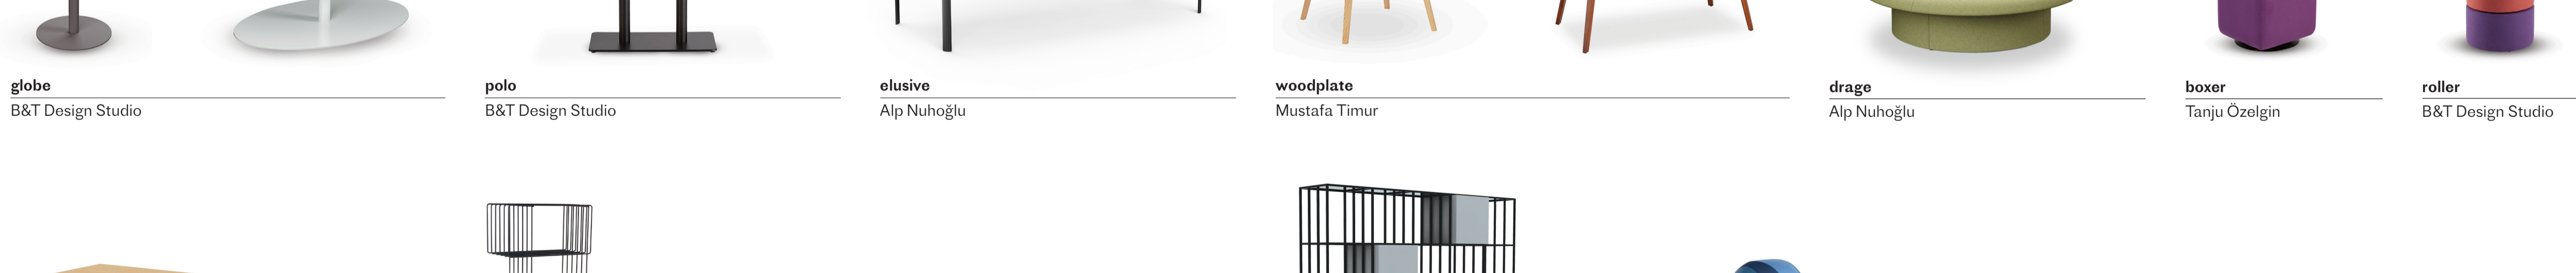

SOLE AUTHORIZED DEALER:
(FOR THE CARIBBEAN REGION)

www.workflo-european.com
sales@workflo-european.com
+1(868) 363-WFLO (9356)