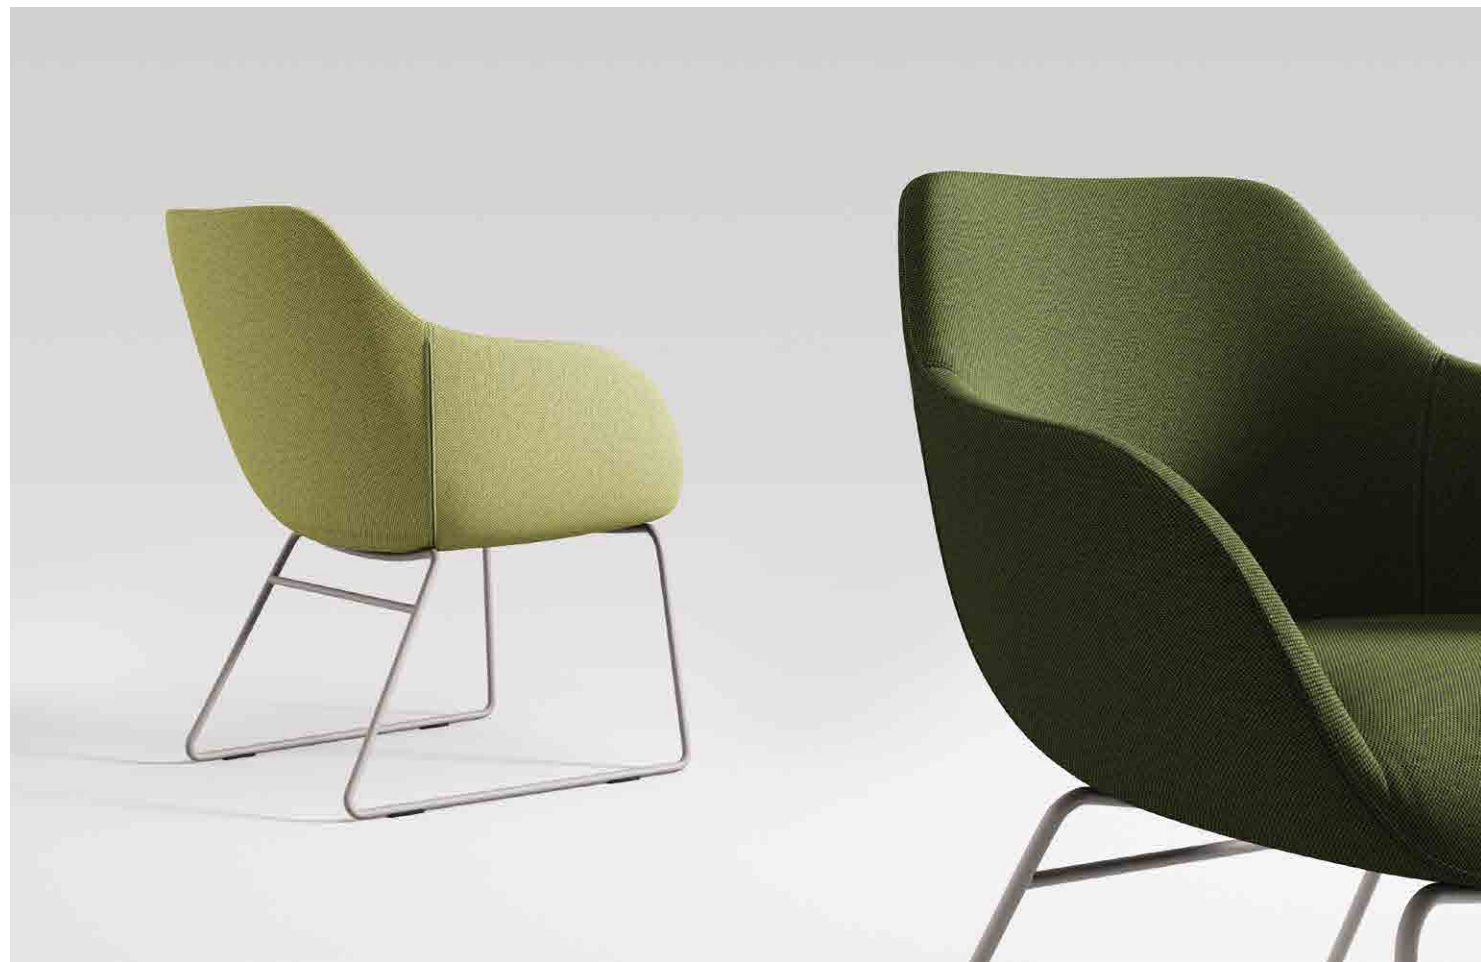

B&T Design focuses on the evolution of a self-generated image other than a “designed” look. The aesthetic simplicity of smart traces eventually creates the irreplaceable “right design” both for the user and space.