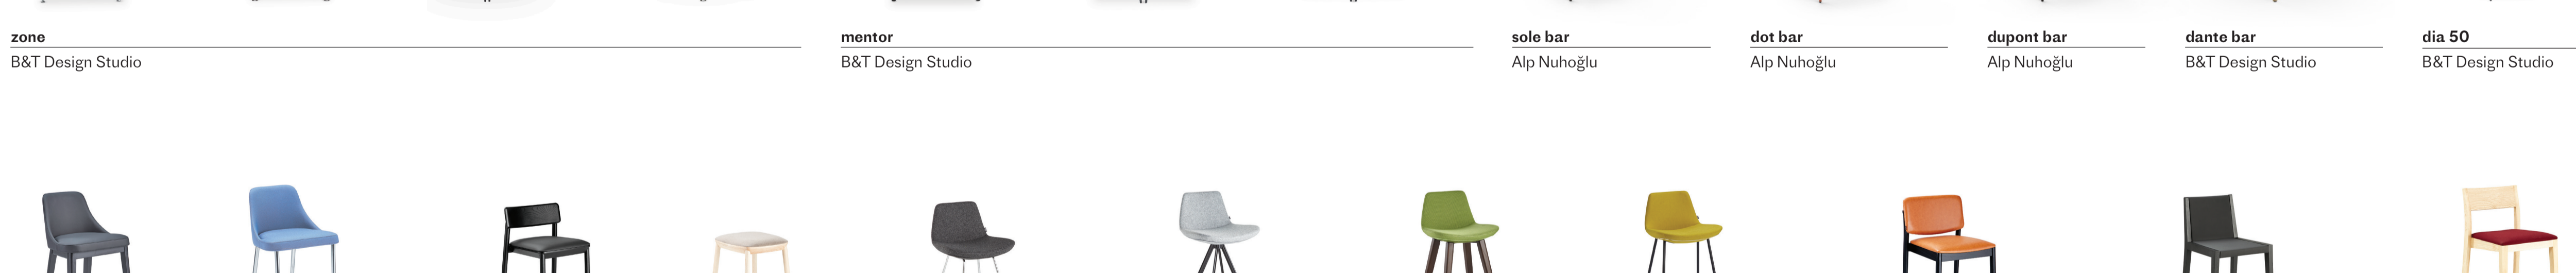

SOLE AUTHORIZED DEALER:
(FOR THE CARIBBEAN REGION)

www.workflo-european.com
sales@workflo-european.com
+1(868) 363-WFLO (9356)